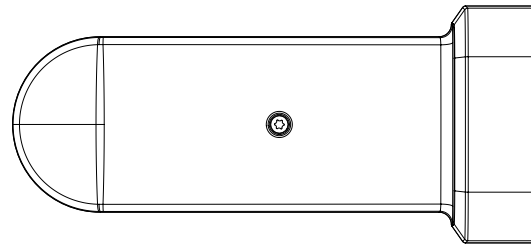

1	SBP-156WMW	20.06.18
No.	MODEL NAME	DATE
Unit:mm[inch]		SCALE:1/1
Hanwha Techwin		

© Hanwha Techwin Co.,Ltd. All rights reserved.