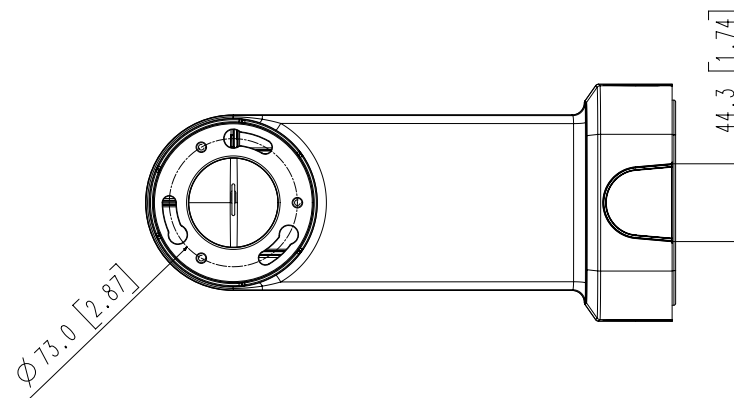

SBP-156WMW

Wall Mount

Key Features

- Compatible with XNP-9300RW/8300RW/6400RW
- Material : Aluminum
- Color : White
- Dimensions : 135(W)x183(H)x302(D)mm (5.31x7.20x11.89")

Accessories (Optional)

XNP-8300RW

XNP-6400RW

XNP-9300RW

Mechanical

Color	White
Material	Aluminum
RAL code	RAL9003
Product dimensions / weight	135(W)x183(H)x302(D)mm (5.31x7.20x11.89"), 1517g(3.34lb)
Supported products	XNP-9300RW/XNP-8300RW/XNP-6400RW ※ For further compatible models, please visit our website or use Toolbox

1	SBP-156WMW	20.06.18
No.	MODEL NAME	DATE
Unit:mm[inch]		SCALE:1/1
Hanwha Techwin		

© Hanwha Techwin Co.,Ltd. All rights reserved.