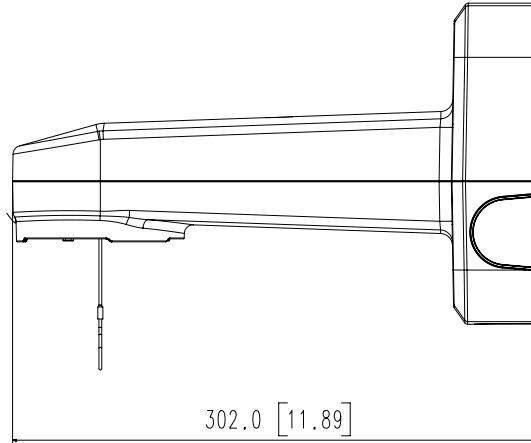

SBP-156WMW

Wall Mount

Key Features

- Compatible with XNP-9300RW/8300RW/6400RW
- Material : Aluminum
- Color : White
- Dimensions : 135(W)x183(H)x302(D)mm (5.31x7.20x11.89")

Accessories (Optional)

XNP-8300RW

XNP-6400RW

XNP-9300RW

Mechanical

Color	White
Material	Aluminum
RAL code	RAL9003
Product dimensions / weight	135(W)x183(H)x302(D)mm (5.31x7.20x11.89"), 1517g(3.34lb)
Supported products	XNP-9300RW/XNP-8300RW/XNP-6400RW ※ For further compatible models, please visit our website or use Toolbox

1	SBP-156WMW	20.06.18
No.	MODEL NAME	DATE
Unit:mm[inch]		SCALE:1/1
Hanwha Techwin		

© Hanwha Techwin Co.,Ltd. All rights reserved.