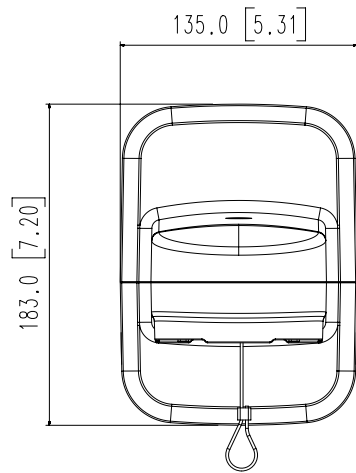

SBP-156WMW

Wall Mount

Key Features

- Compatible with XNP-9300RW/8300RW/6400RW
- Material : Aluminum
- Color : White
- Dimensions : 135(W)x183(H)x302(D)mm (5.31x7.20x11.89")

Accessories (Optional)

XNP-8300RW

XNP-6400RW

XNP-9300RW

Mechanical

Color	White
Material	Aluminum
RAL code	RAL9003
Product dimensions / weight	135(W)x183(H)x302(D)mm (5.31x7.20x11.89"), 1517g(3.34lb)
Supported products	XNP-9300RW/XNP-8300RW/XNP-6400RW ※ For further compatible models, please visit our website or use Toolbox

1	SBP-156WMW	20.06.18
No.	MODEL NAME	DATE
Unit:mm[inch]		SCALE:1/1
Hanwha Techwin		

© Hanwha Techwin Co.,Ltd. All rights reserved.