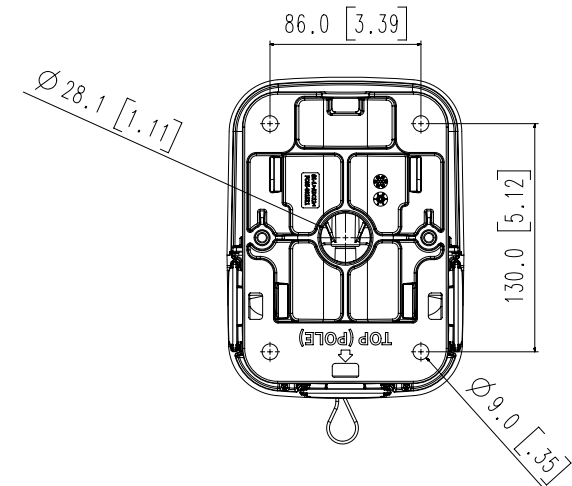

SBP-156WMW

Wall Mount

Key Features

- Compatible with XNP-9300RW/8300RW/6400RW
- Material : Aluminum
- Color : White
- Dimensions : 135(W)x183(H)x302(D)mm (5.31x7.20x11.89")

Accessories (Optional)

XNP-8300RW

XNP-6400RW

XNP-9300RW

Mechanical

Color	White
Material	Aluminum
RAL code	RAL9003
Product dimensions / weight	135(W)x183(H)x302(D)mm (5.31x7.20x11.89"), 1517g(3.34lb)
Supported products	XNP-9300RW/XNP-8300RW/XNP-6400RW ※ For further compatible models, please visit our website or use Toolbox

1	SBP-156WMW	20.06.18
No.	MODEL NAME	DATE
Unit:mm[inch]		SCALE:1/1
Hanwha Techwin		

© Hanwha Techwin Co.,Ltd. All rights reserved.