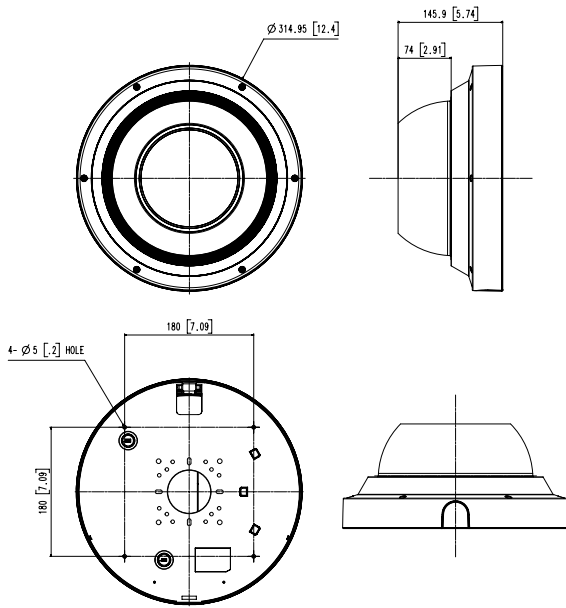

Dimensions

Unit:mm(inch)

PNM-9085RQZ	
NETWORK	
Audio Compression	G.711 u-law /G.726 Selectable G.726(ADPCM) 8KHz, G.711 8KHz G.726: 16Kbps, 24Kbps, 32Kbps, 40Kbps AAC-LC: 48Kbps at 16KHz
Protocol	IPv4, IPv6, TCP/IP, UDP/IP, RTP(UDP), RTP(TCP), RTCP,RTSP, NTP, HTTP, HTTPS, SSL/TLS, DHCP, FTP, SMTP, ICMP, IGMP, SNMPv1/v2c/v3(MIB-2), ARP, DNS, DDNS, QoS, PIM-SM, UPnP, Bonjour, LLDP
Security	HTTPS(SSL) Login Authentication Digest Login Authentication IP Address Filtering User access log 802.1X Authentication(EAP-TLS, EAP-LEAP)
Edge Storage	Micro SD/SDHC/SDXC 4slot 256GB(Each CH)
Application Programming Interface	ONVIF Profile S/T SUNAPI(HTTP API) Wisenet open platform
Web Viewer	Supported OS: Windows 7, 8.1, 10, Mac OS X 10.13 Recommended Browser: Google Chrome Supported Browser: MS Explore11, MS Edge, Mozilla Firefox(Window 64bit only), Apple Safari(Mac OS X only)
Memory	5GB RAM, 1280MB Flash
ENVIRONMENTAL	
Operating Temperature / Humidity	-40°C~-+55°C(-40°F~+131°F) / Less than 90% RH
Storage Temperature / Humidity	-50°C~-+60°C(-58°F~+140°F) / Less than 90% RH
Certification	IP66, IK10, NEMA4X
ELECTRICAL	
Input Voltage	HPoE, 12VDC
Power Consumption	Max : 45W Typical : 32W
MECHANICAL	
Color / Material	White / Aluminum
RAL Code	RAL9003
Product dimensions / weight	$\varnothing 315 \times 145.9 \text{mm}$ / 5.2kg

* The latest product information / specification can be found at hanwha-security.com

* Design and specifications are subject to change without notice.

* Wisenet is the proprietary brand of Hanwha Techwin.