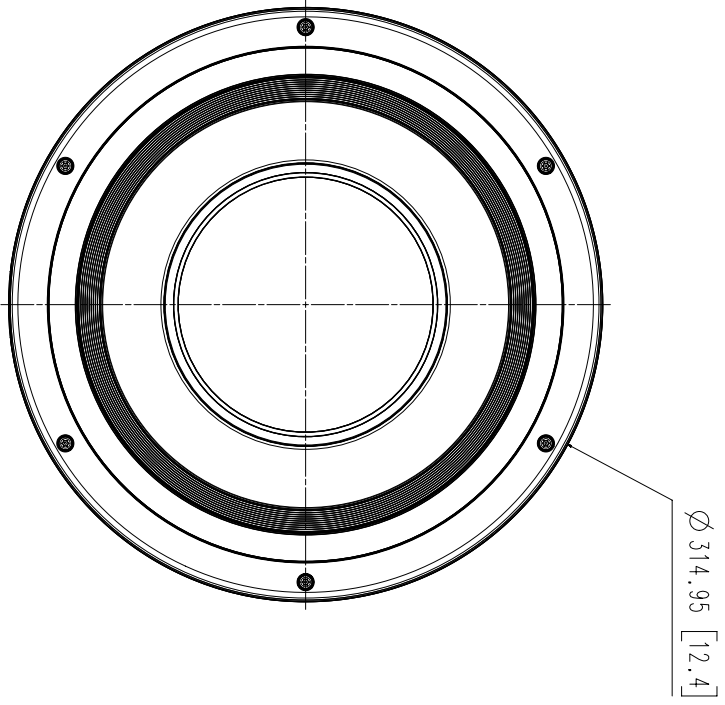

Unit: [mm] [inch]	SCALE: 1/1	© Hanwha Techwin	
No.	MODEL NAME	DATE	
1	PNM-9084RQZ, PNM-9085RQZ	'19.10.08