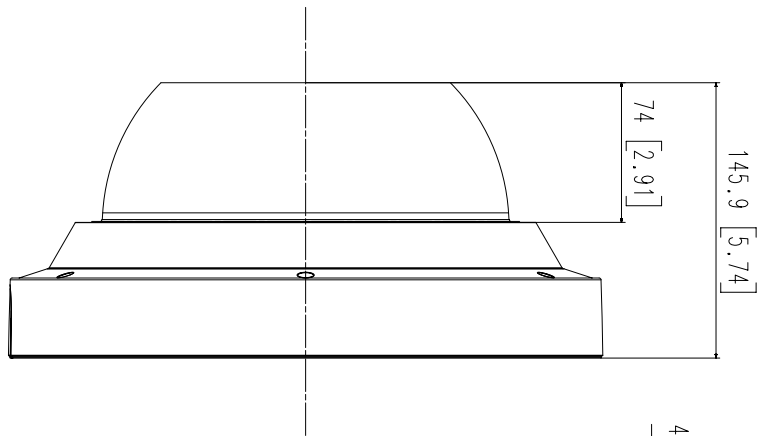

Accessories (Optional)

SBP-317HMW

SBP-390WMW2

SBP-300PMW

SBP-300LMW

SBP-300CMW

SBP-300KMW

Video	
Imaging Device	1/2.8" 2MP CMOS: each CH
Effective Pixels	1945(H)x1097(V): each CH
Min. Illumination	Color: 0.05lux(F1.6,30 IRE) BW: 0Lux(IR LED on)
Lens	
Focal Length (Zoom Ratio)	3.2~10mm(3.1x) motorized varifocal
Max. Aperture Ratio	F1.6(Wide)~F2.9(Tele)
Angular Field of View	H: 109.0°(Wide)~33.2°(Tele), V: 57.4°(Wide)~18.7°(Tele), D: 132.0°(Wide)~38.0°(Tele)
Min. Object Distance	0.5m(1.64ft)
Focus Control	Simple focus
Pan / Tilt / Rotate	
Pan / Tilt / Rotate Range	Remote adjustment (Max. 200cycles) Pan : 0~360°, Tilt : 30~80°, Rotate : 0~90°
Operational	
IR Viewable Length	30m
Camera Title	Displayed up to 85 characters
Day & Night	Auto(ICR)
Backlight Compensation	BLC, HLC, WDR, SSSDR
Wide Dynamic Range	120dB
Digital Noise Reduction	SSNRV
Digital Image Stabilization	Support
Defog	Support
Motion Detection	8ea, 8point polygonal zones
Privacy Masking	32ea, polygonal zones - Color: Grey/Green/Red/Blue/Black/White - Mosaic
Gain Control	Low / Middle / High
White Balance	ATW / AWC / Manual / Indoor / Outdoor
LDC	Support
Electronic Shutter Speed	Minimum / Maximum / Anti flicker (2~1/12,000sec)
Video Rotation	Flip, Mirror, Hallway view(90°/270°)
Analytics	Defocus detection, Directional detection, Fog detection, Face detection, Motion detection, Appear/Disappear, Enter/Exit, Loitering, Tampering, Virtual line, Audio detection
Alarm I/O	Input 1ea / Output 1ea
Alarm Triggers	Analytics, Network disconnect, Alarm input
Alarm Events	File upload via FTP and e-mail Notification via e-mail SD/SDHC/SDXC at event triggers Alarm output Handover
Audio In	Selectable(mic in/line in) Supply voltage: 2.5VDC(4mA), Input impedance: 2K Ohm
Audio Out	Line out, Max.output level: 1Vrms

Unit: [mm] [inch]	SCALE: 1/1	© Hanwha Techwin	
No.	MODEL NAME	DATE	
1	PNM-9084RQZ, PNM-9085RQZ	'19.10.08	