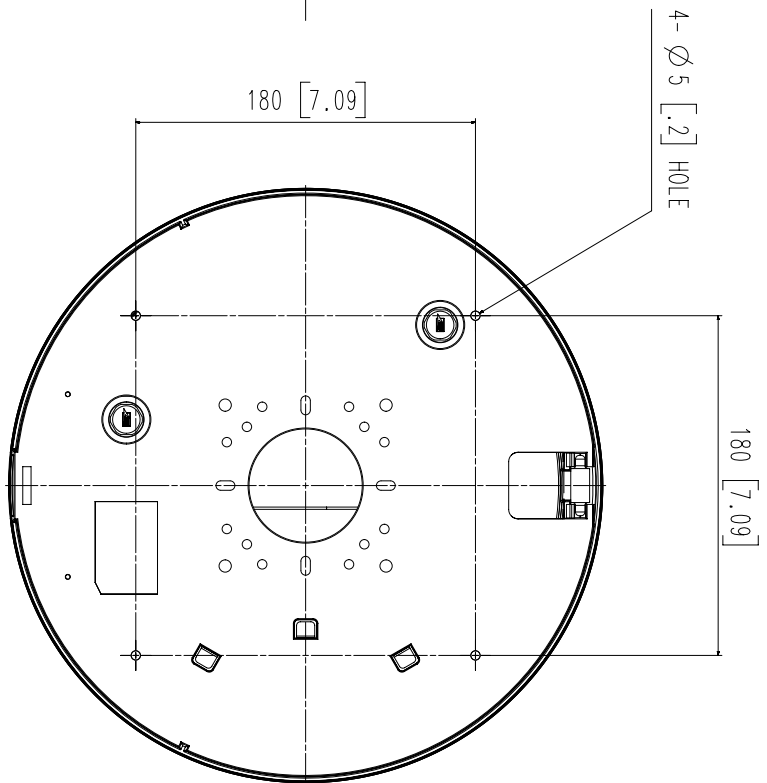

Accessories (Optional)

SBP-317HMW

SBP-390WMW2

SBP-300PMW

SBP-300LMW

SBP-300CMW

SBP-300KMW

Video	
Imaging Device	1/2.8" 2MP CMOS: each CH
Effective Pixels	1945(H)x1097(V): each CH
Min. Illumination	Color: 0.05lux(F1.6,30 IRE) BW: 0Lux(IR LED on)
Lens	
Focal Length (Zoom Ratio)	3.2~10mm(3.1x) motorized varifocal
Max. Aperture Ratio	F1.6(Wide)~F2.9(Tele)
Angular Field of View	H: 109.0°(Wide)~33.2°(Tele), V: 57.4°(Wide)~18.7°(Tele), D: 132.0°(Wide)~38.0°(Tele)
Min. Object Distance	0.5m(1.64ft)
Focus Control	Simple focus
Pan / Tilt / Rotate	
Pan / Tilt / Rotate Range	Remote adjustment (Max. 200cycles) Pan : 0~360°, Tilt : 30~80°, Rotate : 0~90°
Operational	
IR Viewable Length	30m
Camera Title	Displayed up to 85 characters
Day & Night	Auto(ICR)
Backlight Compensation	BLC, HLC, WDR, SSSDR
Wide Dynamic Range	120dB
Digital Noise Reduction	SSNRV
Digital Image Stabilization	Support
Defog	Support
Motion Detection	8ea, 8point polygonal zones
Privacy Masking	32ea, polygonal zones - Color: Grey/Green/Red/Blue/Black/White - Mosaic
Gain Control	Low / Middle / High
White Balance	ATW / AWC / Manual / Indoor / Outdoor
LDC	Support
Electronic Shutter Speed	Minimum / Maximum / Anti flicker (2~1/12,000sec)
Video Rotation	Flip, Mirror, Hallway view(90°/270°)
Analytics	Defocus detection, Directional detection, Fog detection, Face detection, Motion detection, Appear/Disappear, Enter/Exit, Loitering, Tampering, Virtual line, Audio detection
Alarm I/O	Input 1ea / Output 1ea
Alarm Triggers	Analytics, Network disconnect, Alarm input
Alarm Events	File upload via FTP and e-mail Notification via e-mail SD/SDHC/SDXC at event triggers Alarm output Handover
Audio In	Selectable(mic in/line in) Supply voltage: 2.5VDC(4mA), Input impedance: 2K Ohm
Audio Out	Line out, Max.output level: 1Vrms

Unit: [mm] [inch]	SCALE: 1/1	© Hanwha Techwin	
No.	MODEL NAME	DATE	
1	PNM-9084RQZ, PNM-9085RQZ	'19.10.08	